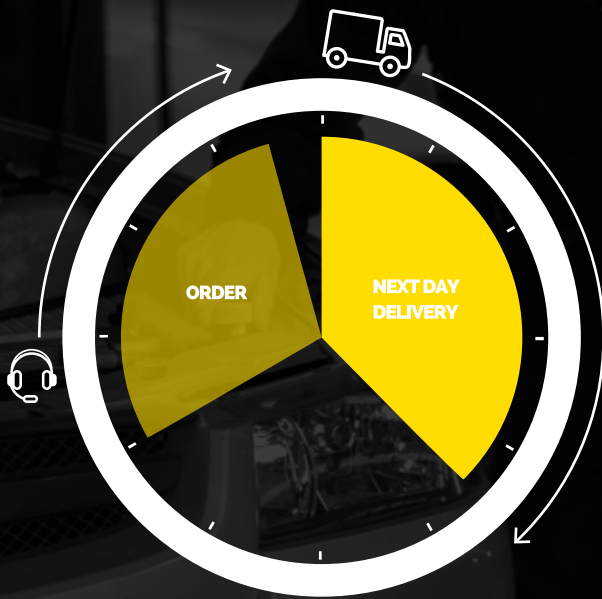

2 DELIVERIES A DAY.

Order by 11:30am, have it delivered the same day.